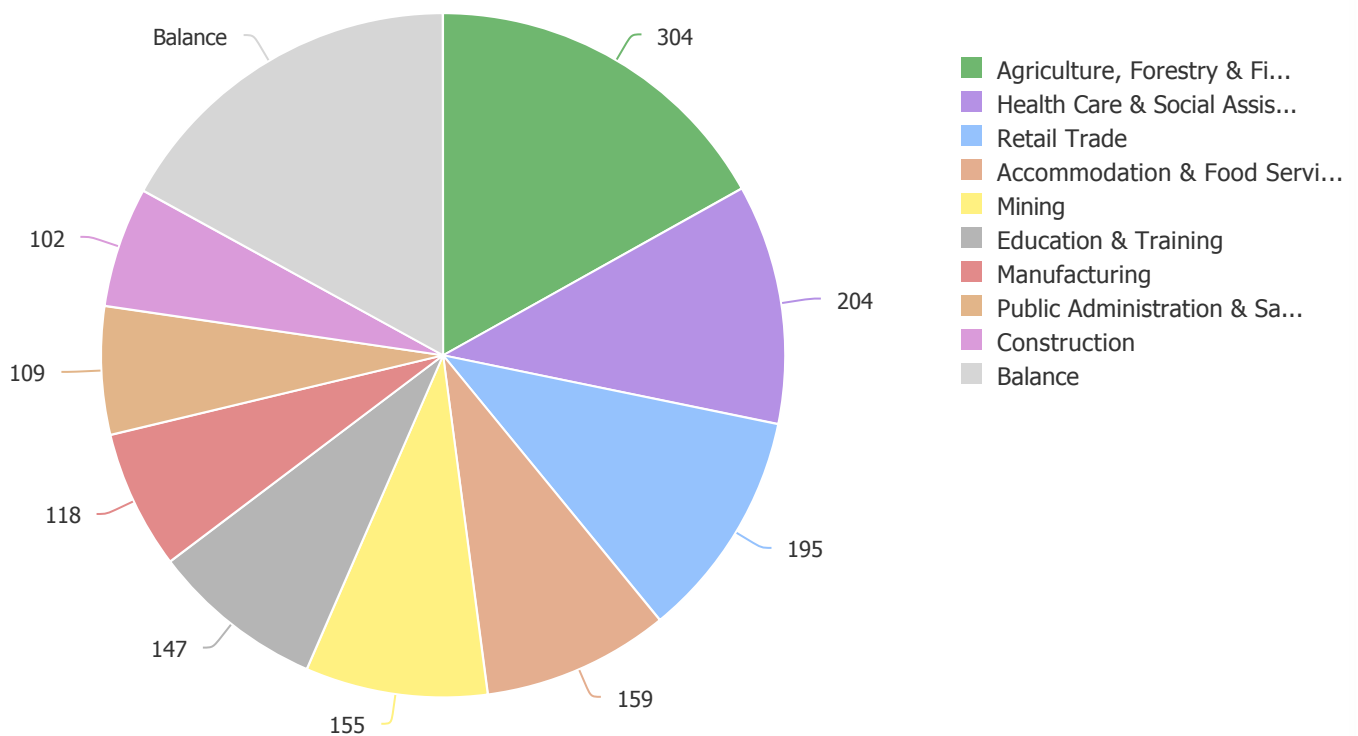

Gloucester

Employment by Industry

► All Industries - All Zones

It is estimated that 1,799 people work in Gloucester. Gloucester represents 0.75 % of the 240,049 people working in Hunter Region, 0.06 % of the 2,996,038 people working in New South Wales and 0.02 % of the 9,824,444 people working in Australia.

Definition: The employment data presented above represents the number of people employed by businesses / organisations in each of the industry sectors in the defined regions. In this report the employment data is place of work data and represents total numbers of employees without any conversions to full-time equivalence. Retail jobs for instance represent typical employment profiles for that sector, i.e. some full time, some part time and some casual.

Source: Latest [REMPLAN](#) data incorporating Australian Bureau of Statistics' (ABS) June 2014 Gross State Product, 2012 / 2013 National Input Output Tables and 2011 Census Place of Work Employment Data.