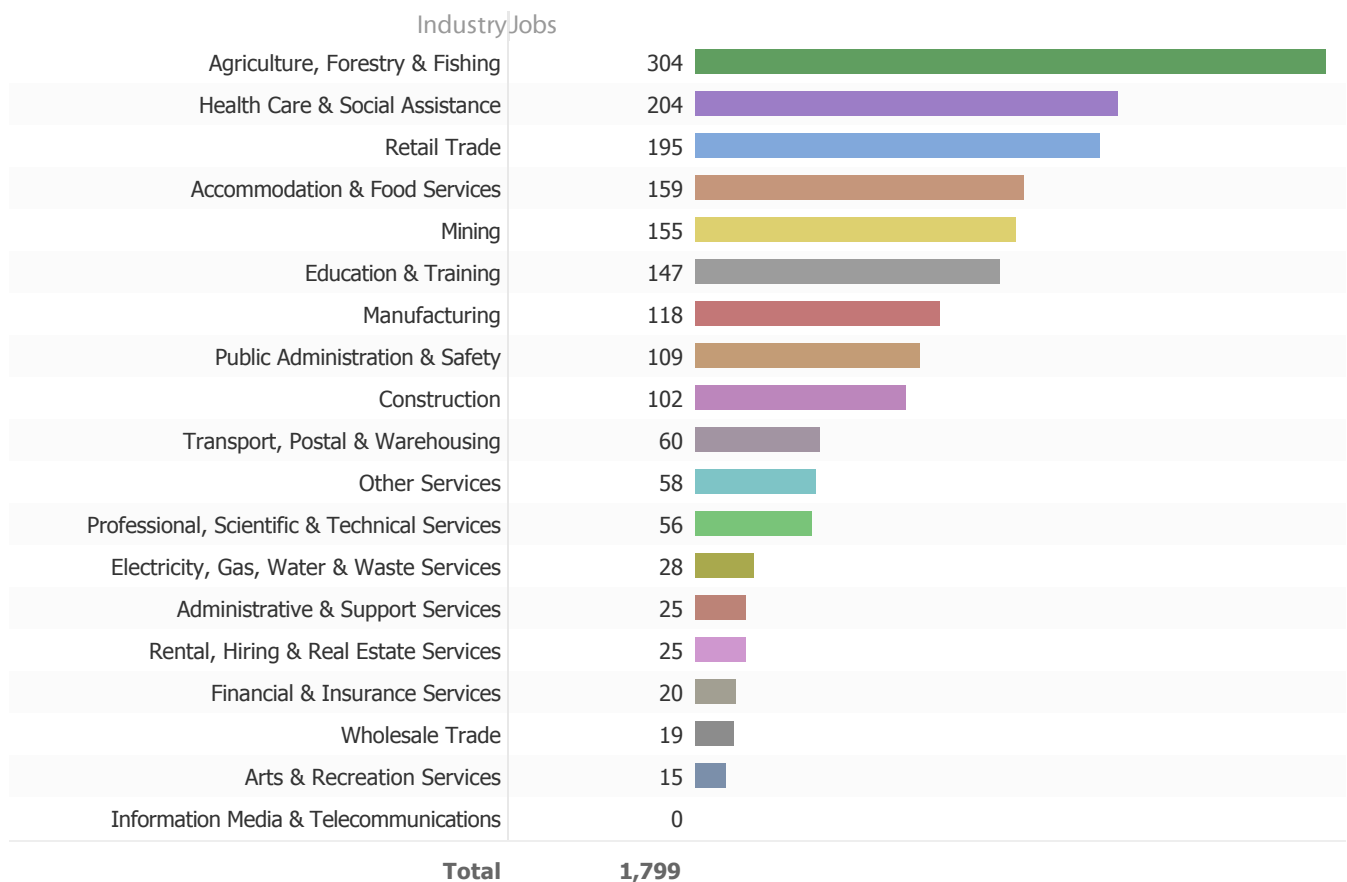

## Gloucester

### Employment by Industry

► All Industries - All Zones

It is estimated that 1,799 people work in Gloucester. Gloucester represents 0.75 % of the 240,049 people working in Hunter Region, 0.06 % of the 2,996,038 people working in New South Wales and 0.02 % of the 9,824,444 people working in Australia.

**Definition:** The employment data presented above represents the number of people employed by businesses / organisations in each of the industry sectors in the defined regions. In this report the employment data is place of work data and represents total numbers of employees without any conversions to full-time equivalence. Retail jobs for instance represent typical employment profiles for that sector, i.e. some full time, some part time and some casual.