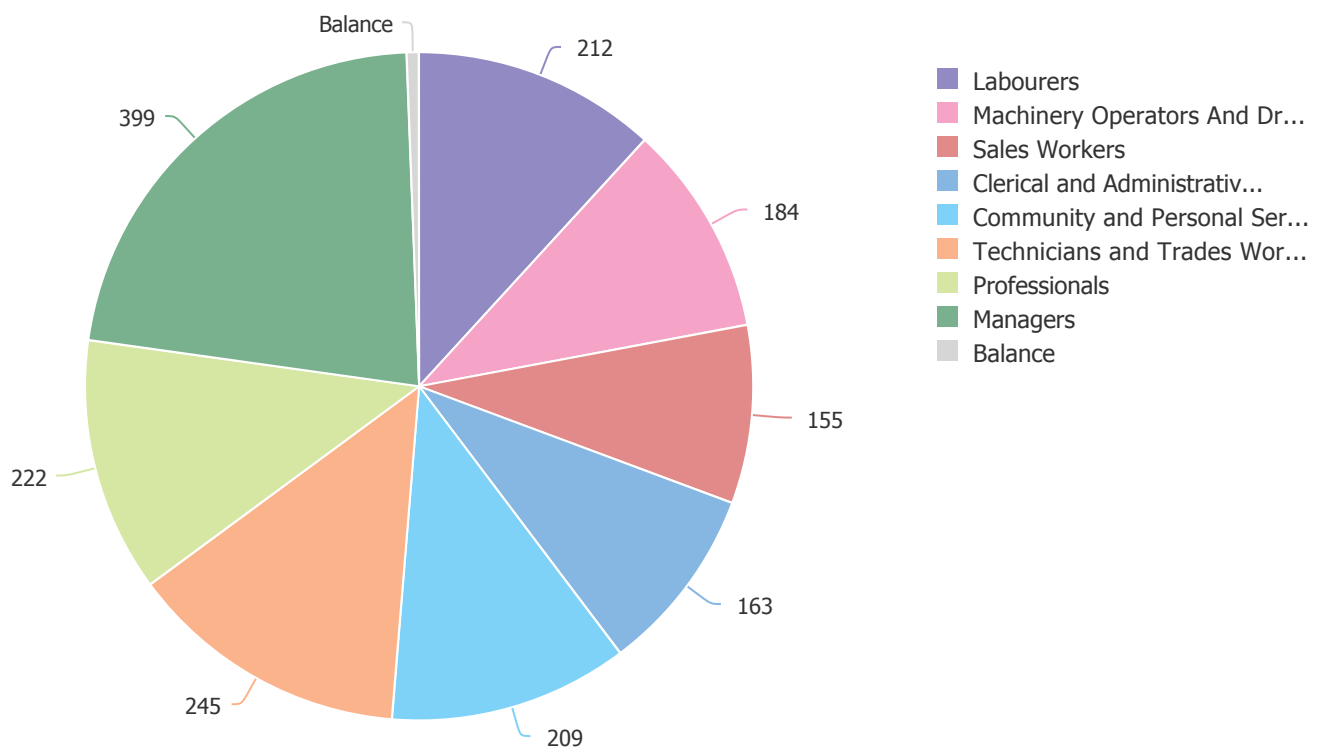

Gloucester

Workers (Working in Gloucester) - by Occupation

► All Industries

It is estimated that 1,799 people work in Gloucester.

Definition:

Occupation - details the number of employed persons aged 15 and over by occupation (1-digit ANZSCO level). The Australian Bureau of Statistics defines 'occupation' as the main job held by the respondent.

Employment - represents the number of people employed by businesses / organisations in each of the industry sectors in the defined regions. In this report the employment data is place of work data and represents total numbers of employees without any conversions to full-time equivalence.