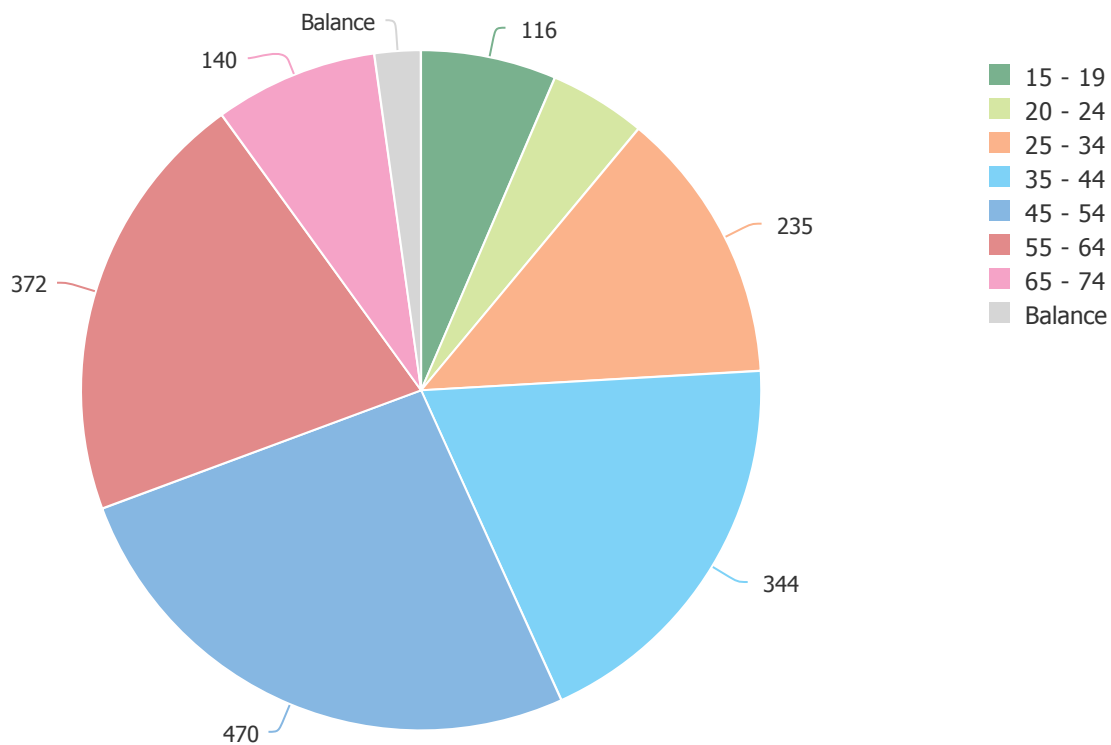

## Gloucester

Workers (Working in Gloucester) - by Age

► All Industries

It is estimated that 1,799 people work in Gloucester.

**Definition:** The employment data in this report represents the number of people employed by businesses / organisations in each of the industry sectors in the defined regions. In this report the employment data is place of work data and represents total numbers of employees without any conversions to full-time equivalence.

**Source:** Latest [REMPPLAN](#) data incorporating Australian Bureau of Statistics' (ABS) 2011 Census Place of Work Employment Data.